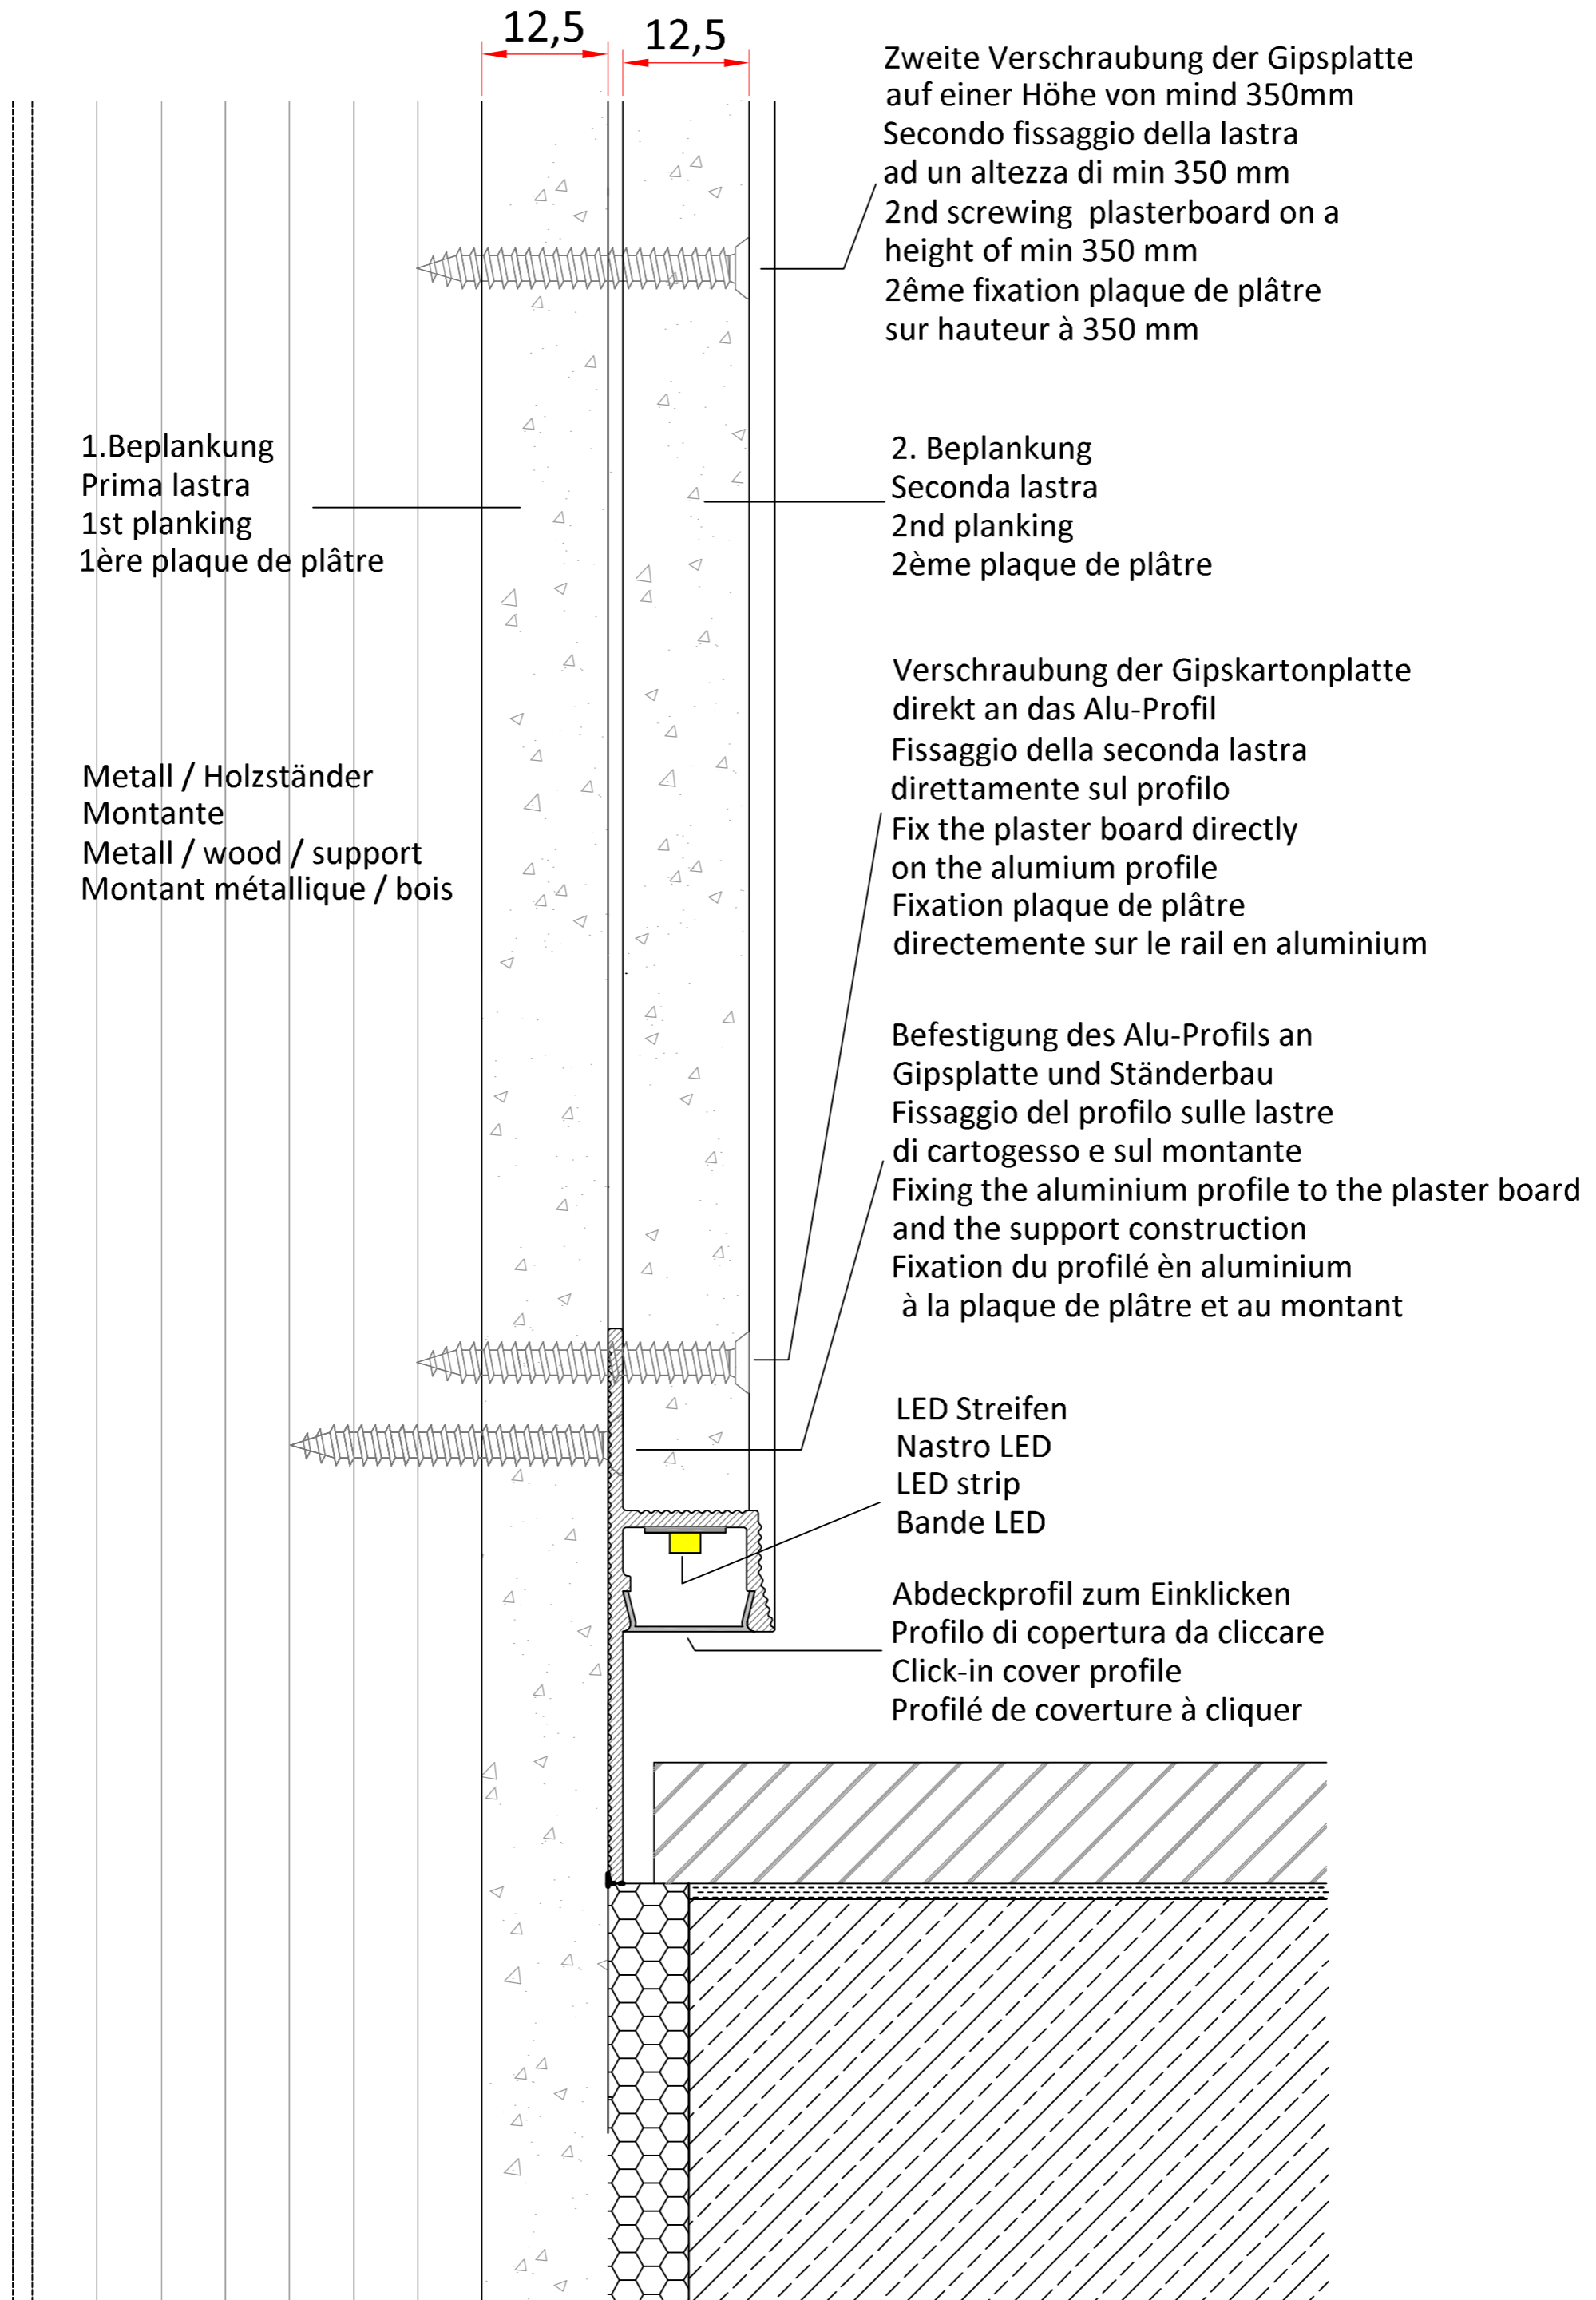

ILLU-B Art.10025

Massivbau/Strutture massicce/Solid construction/Maçonnerie

AGS-Systems - 39025 Naturno (Italy)

Drawing	Art. 10025	Scala 1:1	Date	16/09/2024
This drawing is copyright by AGS-systems and exclusive, protected by law and cannot reproduced without written affirmation				AGS-systems - 39025 Naturno (Italy) Stava 47B tel. 0039 0473 666376 - info@ags-systems.com

ILLU-B Art.10025

Trockenbau/Strutture a secco/Dry construction/Cloison sèche

AGS-Systems - 39025 Naturno (Italy)

Drawing

Art. 10025

Scala 1:1

Date

30/07/2024