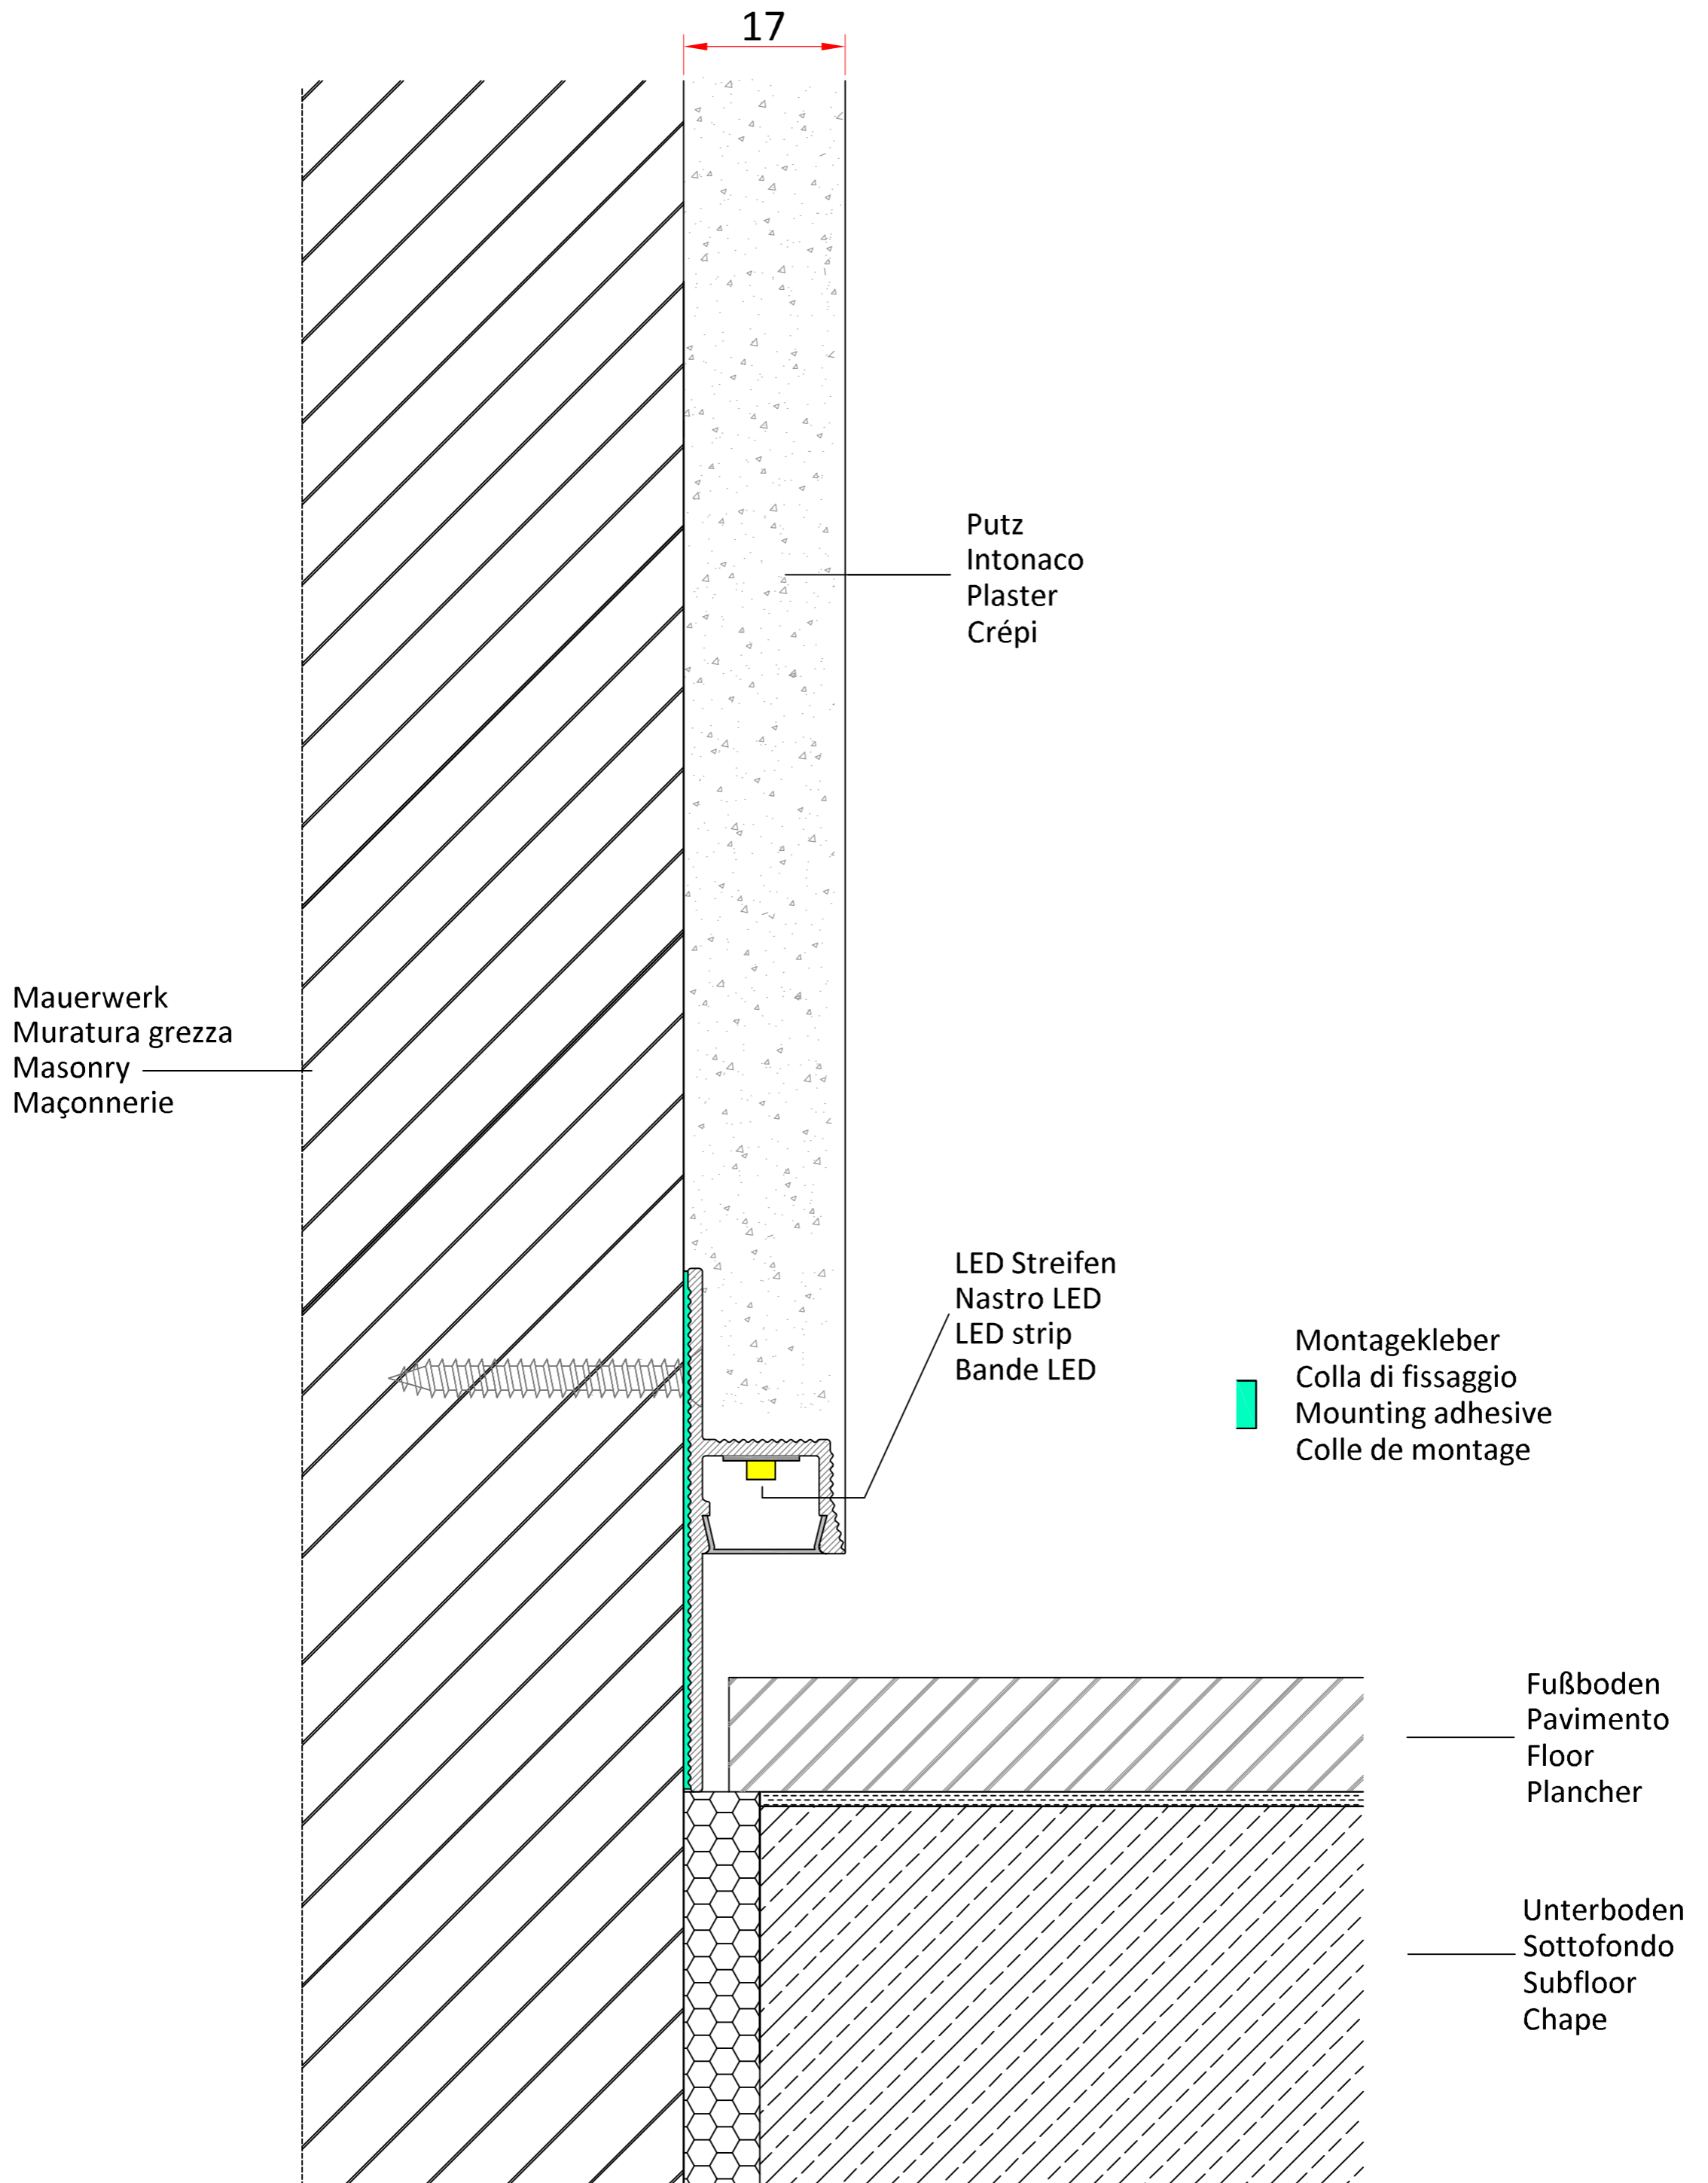

ILLU-B Art.10025

Massivbau/Strutture massicce/Solid construction/Maçonnerie

AGS-Systems - 39025 Naturno (Italy)

Drawing	Art. 10025	Scala 1:1	Date	16/09/2024
This drawing is copyright by AGS-systems and exclusive, protected by law and cannot reproduced without written affirmation				AGS-systems - 39025 Naturno (Italy) Stava 47B tel. 0039 0473 666376 - info@ags-systems.com

ILLU-B Art.10025

Trockenbau/Strutture a secco/Dry construction/Cloison sèche

AGS-Systems - 39025 Naturno (Italy)

Drawing

Art. 10025

Scala 1:1

Date

30/07/2024